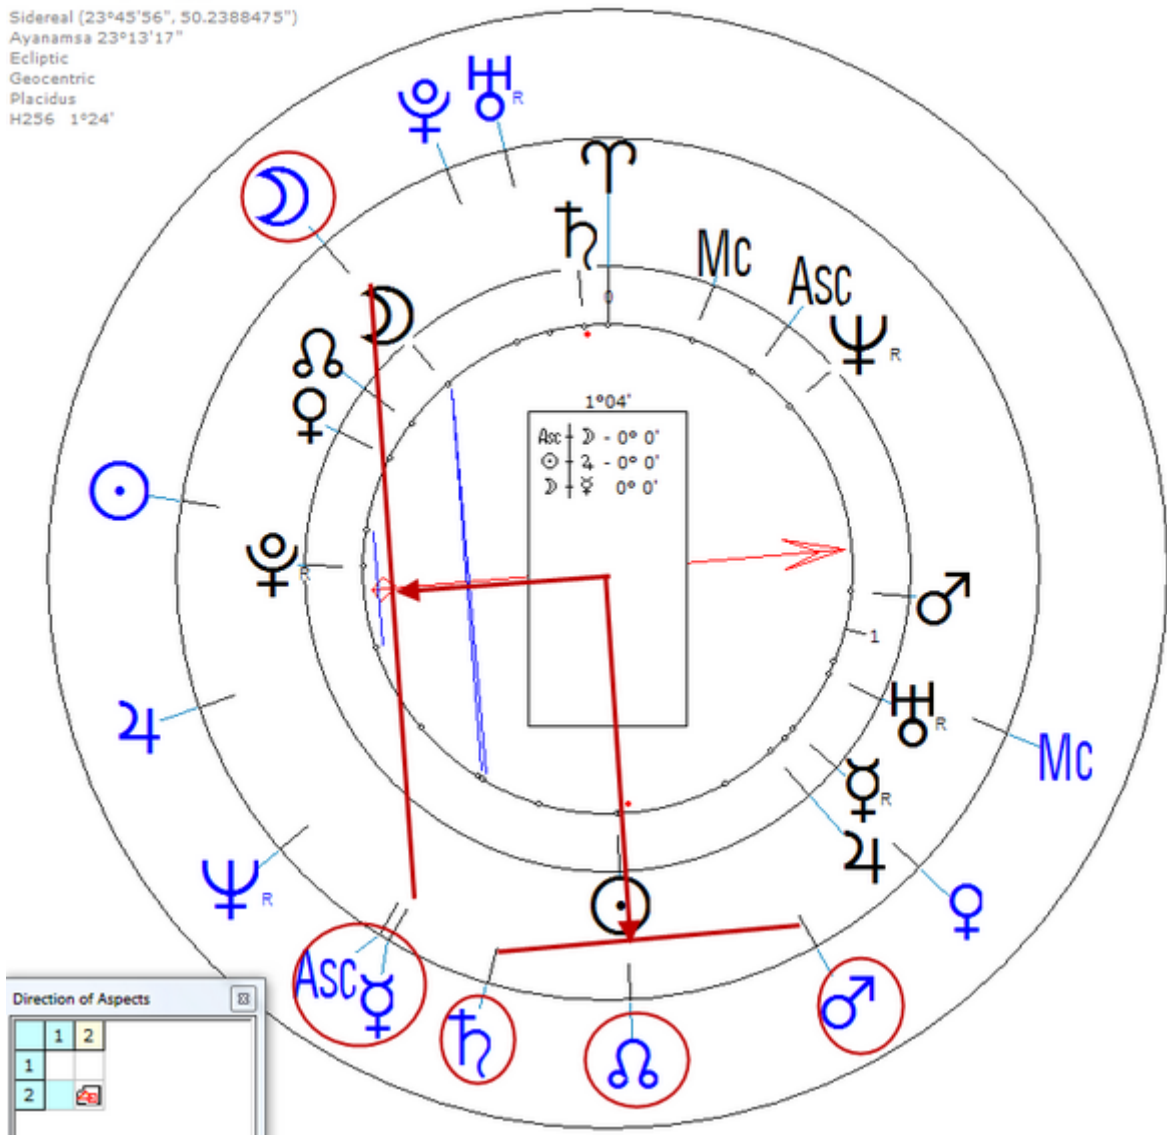

Lunar Return (Harmonic 256)

Lunar ☾/♀ = Lunar ♂/♃ = Lunar ♁ = ☉n = ♃n

Bica, Michelle

13 February 1961 Mon 14:22 (GMT-5) 41°09'27"N 81°14'32"W
Ravenna OH, Portage, USA

Sidereal (23°45'56", 50.2388475")
Ayanamsa 23°13'17"
Ecliptic
Geocentric
Placidus
H256 1°24'